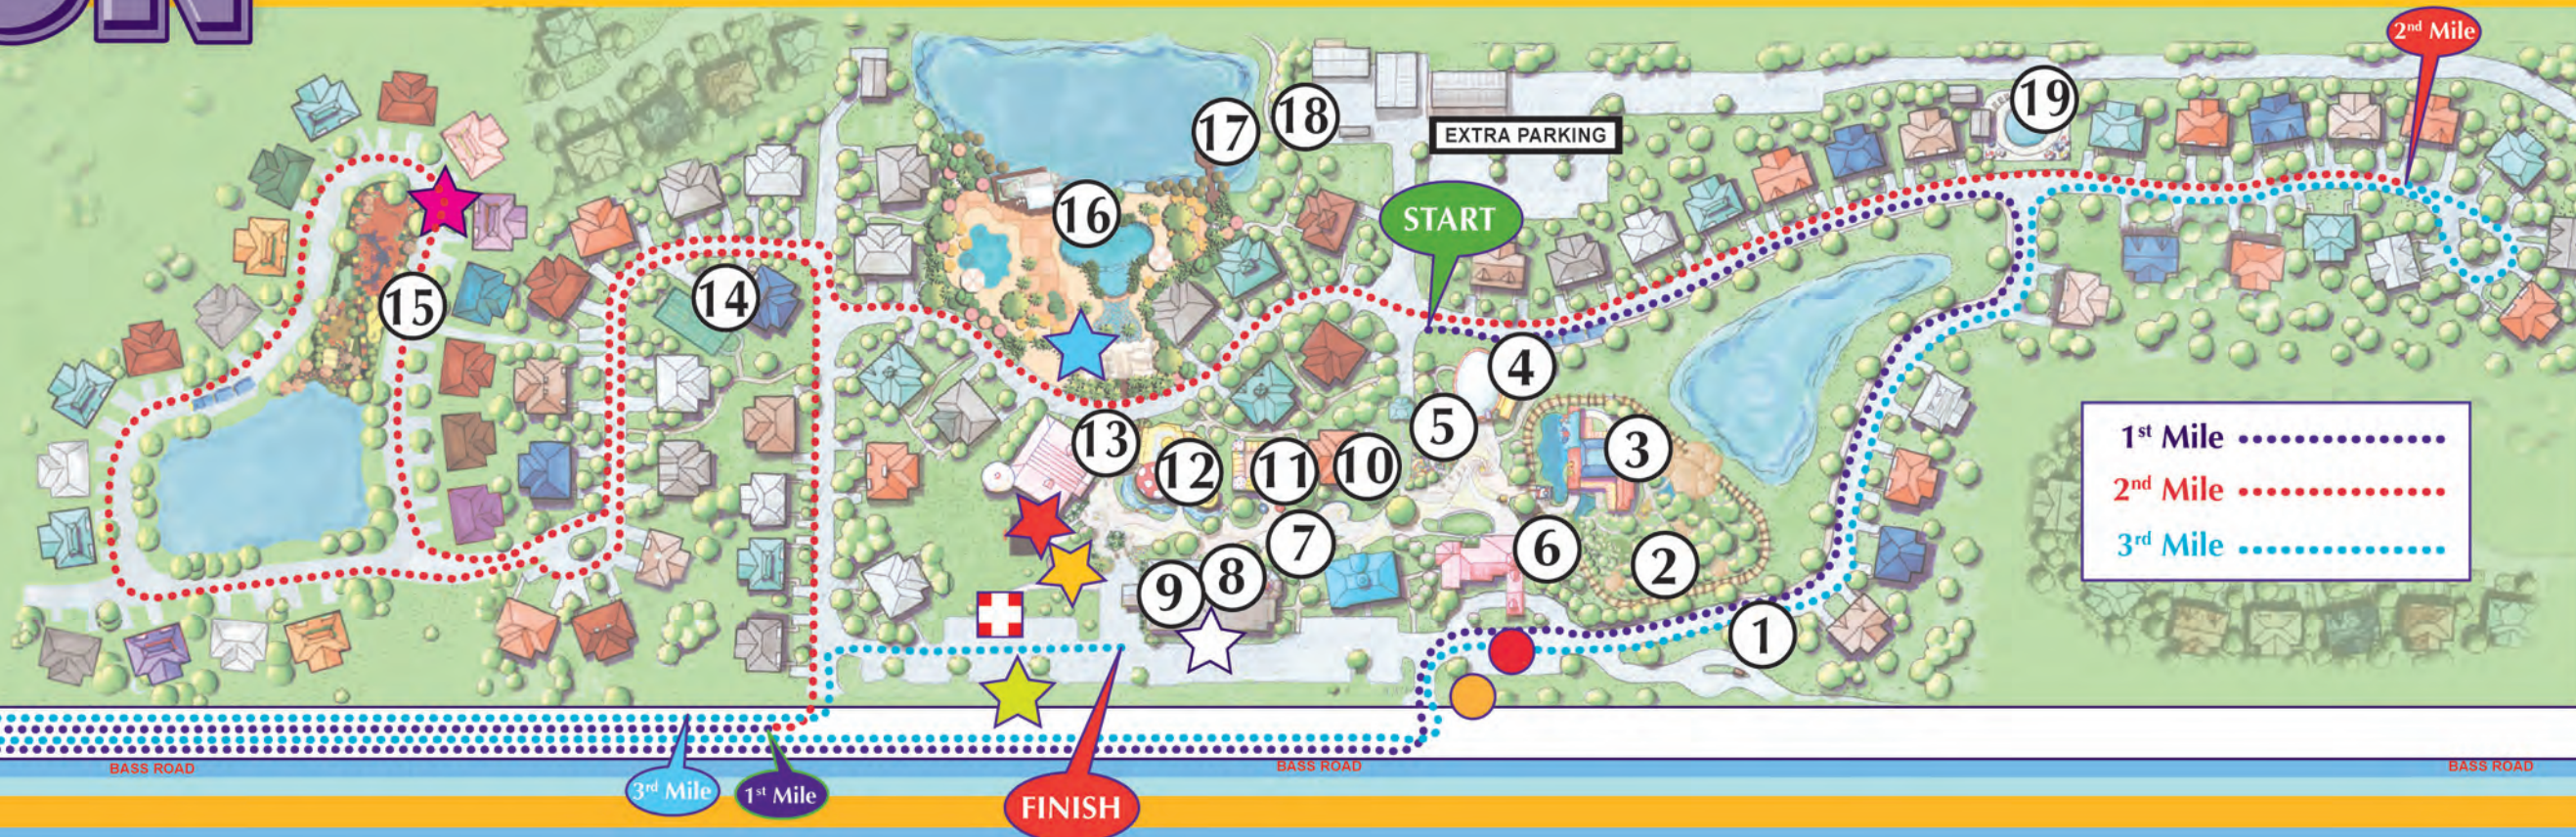

Gingerbread RUN

VILLAGE MAP

KEY

- ★ WATER STATION
- BUS DROP-OFF
- BUS PICK-UP
- ★ CANDYLAND ZONE
- ★ SPLASH ZONE
- ★ START STAGING AREA
- ★ REGISTRATION
- ★ START & FINISH LINE CELEBRATION
- ★ SPONSOR TENT
- ✚ FIRST AID

1. Welcome Hut / Security Office
2. Marc's Dino-Putt
3. Amberville Train Station
4. Julie's Safari Theatre
5. Miss Pitty Pat's Garden of Hope & Butterfly Garden
6. House of Hearts Welcome Center
7. Chapel
8. Volunteer Services
9. Administration Offices

10. Katie's Kitchen
11. Ice Cream Palace*
12. Castle of Miracles / La-Ti-Da Royal Spa
13. Gingerbread House Restaurant*
14. Keaton's Korral
15. Matthew's Boundless Playground
16. Park of Dreams
17. Happy Harbor Fishing Pond
18. Bob's Sparkleberry Nature Trail
19. Audrey's Pool

*Give Kids The World Families Only